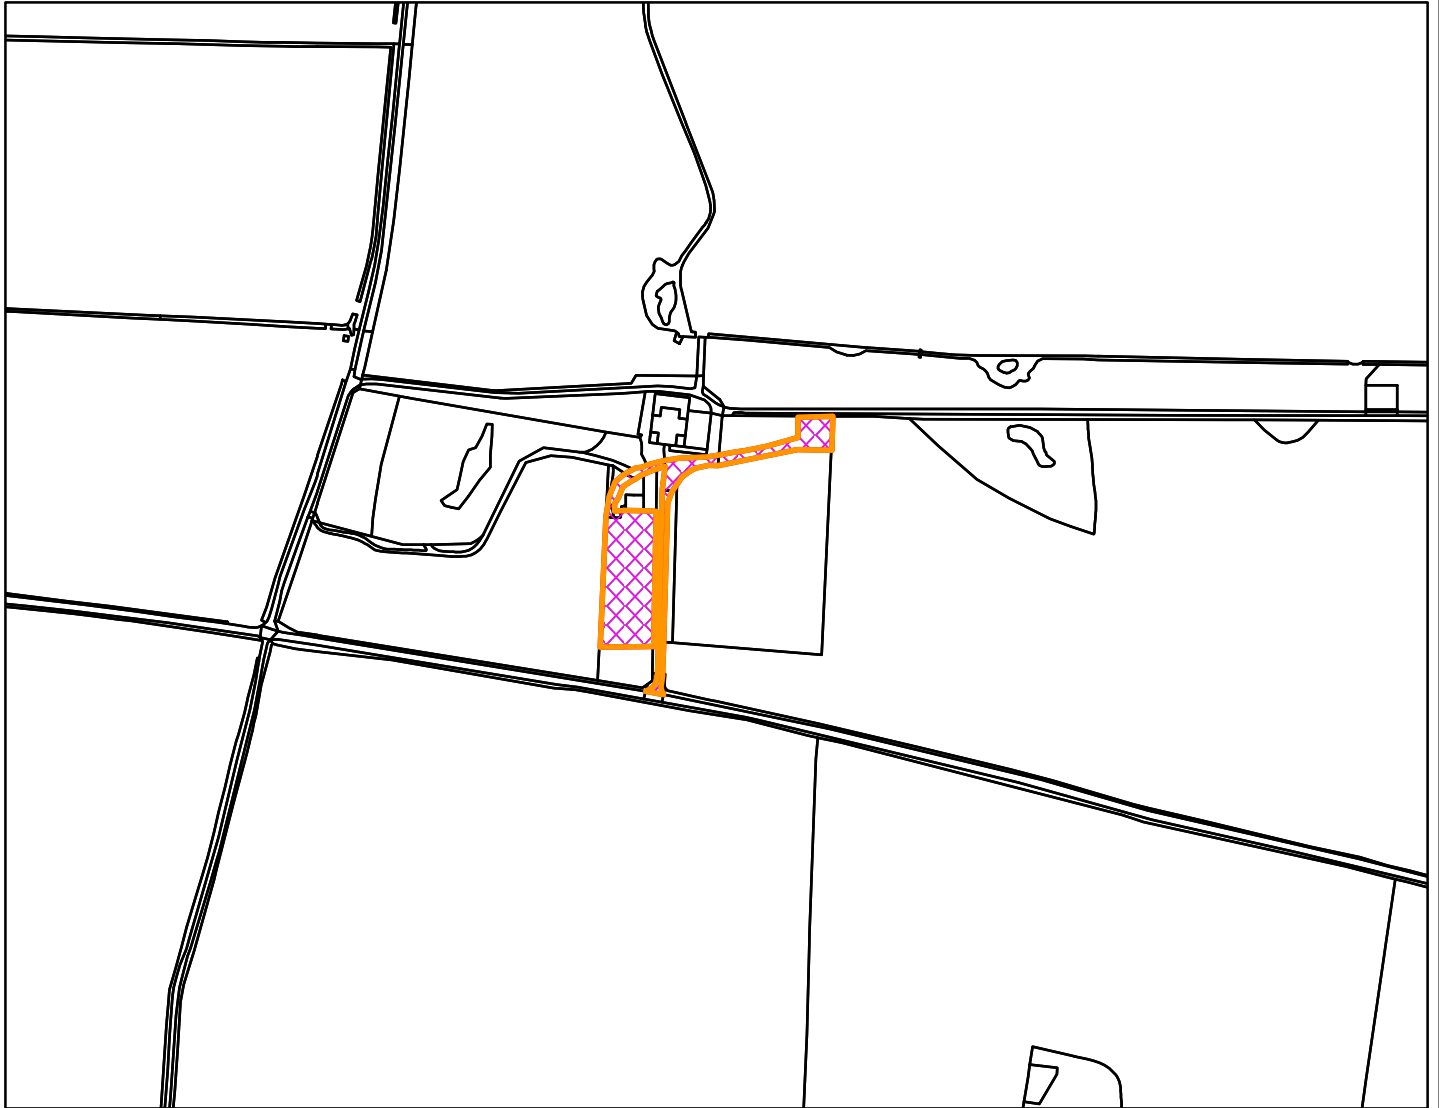

23/00739/F

Borough Council of  
King's Lynn &  
West Norfolk

Marsh Farm Main Road Burnham Deepdale PE31 8DD

**Legend**

**Scale:** 1:5,000

Reproduced from the Ordnance Survey map with permission of the Controller of His Majesty's Stationery Office © Crown Copyright 2023.

Unauthorised reproduction infringes Crown Copyright and may lead to prosecution or civil proceedings.

Organisation	BCKLWN
Department	Department
Comments	
Date	21/02/2024
MSA Number	0100024314